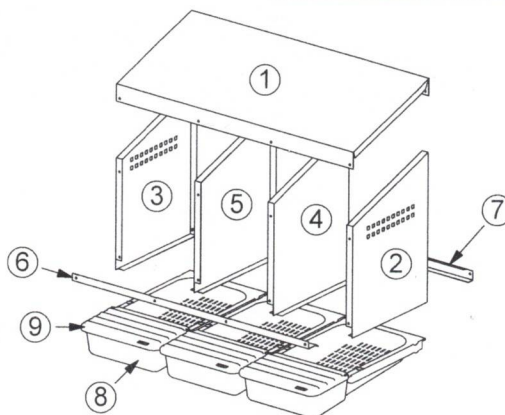

-

ACCESSORIES

10137 - BASKET WITH LID FOR LAYING NEST

SKETCH

EXPLODED VIEW

N°	DESCRIPTION
1	ROOF
2	RIGHT SIDE PANEL
3	LEFT SIDE PANEL
4	RIGHT DIVISION
5	LEFT DIVISION
6	BASKET BRAKE
7	BASKET STOP
8	PLASTIC BASKET
9	BASKET LID

PACKAGING FEATURES

PACKAGING TYPE

BOX

UNITS/PACKAGING

1 Unit

PACKING DIMENSIONS

830×370×145 mm

PACKING WEIGHT