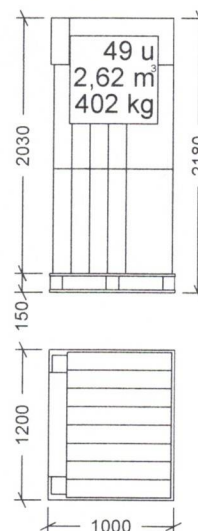

LAYING NEST 3 COMPARTMENTS PLASTIC FLOOR**10140****PRODUCT FEATURES**

MATERIAL

STEEL

COLOR

GALVANIZED / PREPAINTED

WEIGHT

6,970 kg

VOLUME

-

ACCESSORIES

10137 - BASKET WITH LID FOR LAYING NEST

SKETCH

EXPLODED VIEW

N°	DESCRIPTION
1	ROOF
2	RIGHT SIDE PANEL
3	LEFT SIDE PANEL
4	RIGHT DIVISION
5	LEFT DIVISION
6	BASKET BRAKE
7	BASKET STOP
8	PLASTIC BASKET
9	BASKET LID

PACKAGING FEATURES

PACKAGING TYPE

BOX

UNITS/PACKAGING

1 Unit

PACKING DIMENSIONS

830×370×145 mm

PACKING WEIGHT

7,730 kg

PACKING VOLUME

0,045 m³

AMERICAN PALLET

EUROPALLET WEIGHT: 12 Kg.

AMERICAN PALLET WEIGHT: 24 Kg.

Dimensions in mm