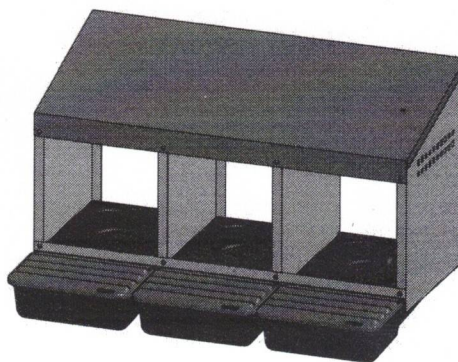

LAYING NEST 3 COMPARTMENTS PLASTIC FLOOR**10140****PRODUCT FEATURES**

MATERIAL

STEEL

COLOR

GALVANIZED / PREPAINTED

WEIGHT

6,970 kg

VOLUME

-

ACCESSORIES

10137 - BASKET WITH LID FOR LAYING NEST

SKETCH

EXPLODED VIEW

N°	DESCRIPTION
1	ROOF
2	RIGHT SIDE PANEL
3	LEFT SIDE PANEL
4	RIGHT DIVISION
5	LEFT DIVISION
6	BASKET BRAKE
7	BASKET STOP
8	PLASTIC BASKET
9	BASKET LID

PACKAGING FEATURES

PACKAGING TYPE

BOX

UNITS/PACKAGING

1 Unit

PACKING DIMENSIONS

830×370×145 mm

PACKING WEIGHT