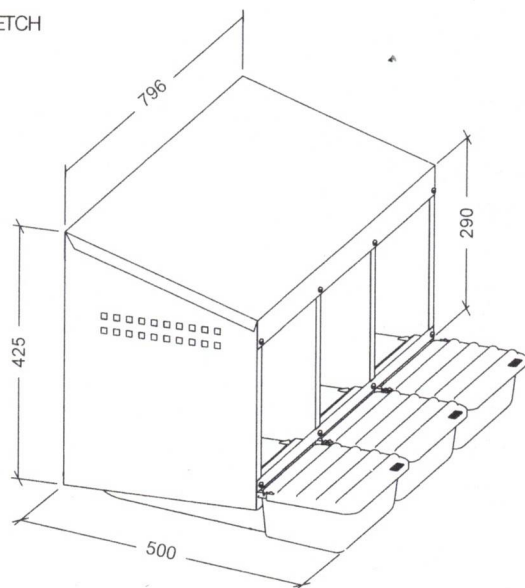

LAYING NEST 3 COMPARTMENTS PLASTIC FLOOR**10140****PRODUCT FEATURES**

MATERIAL

STEEL

COLOR

GALVANIZED / PREPAINTED

WEIGHT

6,970 kg

VOLUME

-

ACCESSORIES

10137 - BASKET WITH LID FOR LAYING NEST

SKETCH

EXPLODED VIEW

N°	DESCRIPTION
1	ROOF
2	RIGHT SIDE PANEL
3	LEFT SIDE PANEL
4	RIGHT DIVISION
5	LEFT DIVISION
6	BASKET BRAKE
7	BASKET STOP
8	PLASTIC BASKET
9	BASKET LID

PACKAGING FEATURES

PACKAGING TYPE

BOX

UNITS/PACKAGING

1 Unit

PACKING DIMENSIONS

830×370×145 mm

PACKING WEIGHT